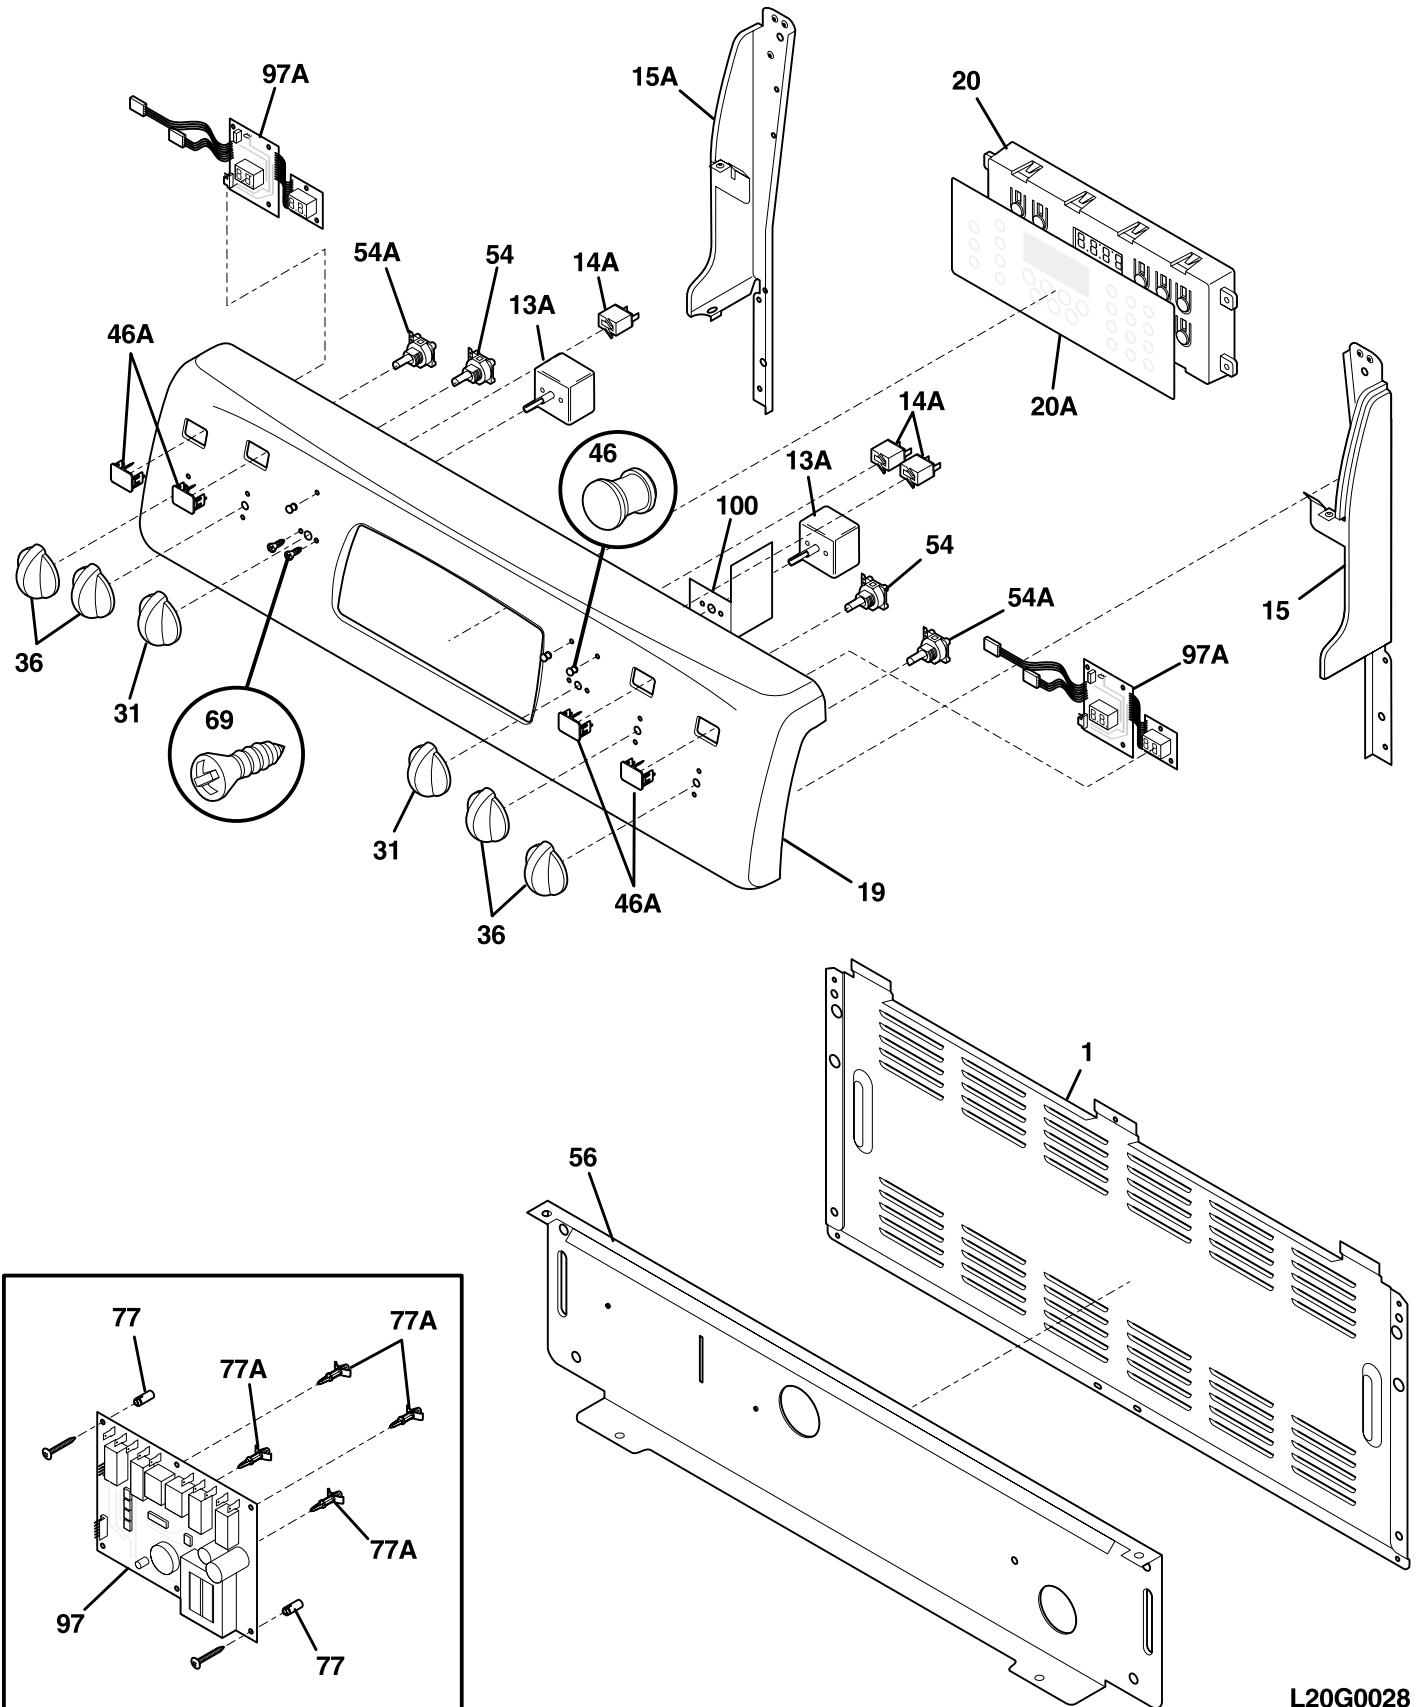

**BACKGUARD**

L20G0028

**BACKGUARD**

POS. NO	PART NO	DESCRIPTION
1	316239900	Shield,backguard ,rear wall
13A	316095500	Switch,infinite ,drawer/zone ,warmer
14A	316022500	Light/Lamp,warmer,indicator ,drawer/zone,125 V
15	316220204	Support,backguard ,black ,RH
15A	316220205	Support,backguard ,black ,LH
19	316232674	Panel,backguard ,stainless
20 #	316248020	Clock/Timer,EOC
20A	316243301	Overlay,clock ,black
31	316223002	Knob,warm zone/drw ,black
36	316223019	Knob,control ,black
46	316040201	Lens,indicator light ,red
46A	316239000	Lens,LED display
54	316239600	Control,surface element ,single ,potentiometer
54A	316239601	Control,surface element ,dual ,potentiometer
*	316247700	Nut,hex control mtg ,(4)
*	316247800	Washer-lock,control mtg
56	316234003	Shield,backguard ,black ,inner
69	5303288565	Screw,truss sqdr ,8-32 x 3/16 ,switch mtg
77	316247900	Spacer,power board
77A	316114100	Spacer
97	316239400	Board,power
97*	5303289910	Screw,8A ,1" ,power board mtg
97A	316239500	Board,user interface
97A*	316247600	Spacer,foam ,(16) ,user interface
100	316247400	Insulator,switch
*	316253601	Harness,backguard
*	218490900	Cleaner,stainless steel
*	316021108	Screw,cup pt ,8-18 x 0.375 ,chrome
*	316021109	Screw,8-18 x 0.5 ,chrome
*	316021110	Screw,8-18 x 0.5 ,black